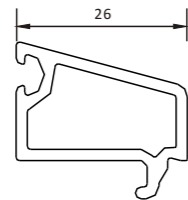

S409
36MM WINDOW SASH

NOT TO SCALE

S413
88MM DOOR FRAME W/SCREEN

S408
SASH/MULLION

A410
EURO GROOVE COVER

NOT TO SCALE

A401
BAY POST

A402B
BAY POST

A402
BAY POST

A411
SCREEN SASH ADAPTER

A405L
FRAME CONNECTOR

A405S
FRAME CONNECTOR

A417
LOUVER FINS

A407B
CORNER CONNECTOR

A415
FRAME CONNECTOR

A407
CORNER CONNECTOR

UPVC PROFILE SERIES
GLAZING PROFILE

NOT TO SCALE

GB35.0
GLAZING BEAD

GB26.0
GLAZING BEAD

GB25.0
GLAZING BEAD

GB19
GLAZING BEAD

A407C
CORNER CONNECTOR

A412
BOARD