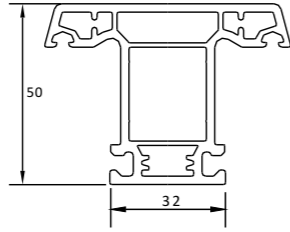

C401
MAIN FRAME

C403
FRAME MULLION/TRANSOM

C403B
FAKE MULLION

C401S
MAIN FRAME

C403S
FRAME MULLION/TRANSOM

C404S
WINDOW SASH B

C403C
Z-SASH MULLION

C404B
WINDOW SASH B

C405B
DOOR SASH EXTERNAL B

C406B
DOOR SASH INTERNAL B

C407
WINDOW SASH B

S411
39MM INTERLOCKER

NOT TO SCALE

S401 HF60NC
60MM MAIN FRAME W/O SCREEN

S402 SF66-TNC
42MM WINDOW SASH

S403B SF92-TNC
42MM WINDOW SASH