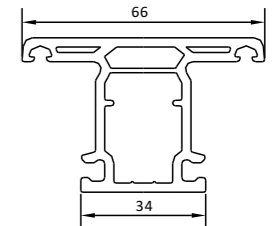

S415 SP66NC