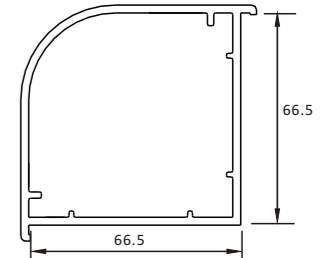

A407
CORNER CONNECTOR