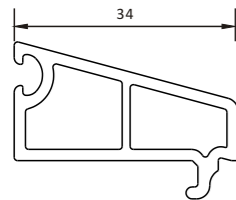

S409
36MM WINDOW SASH

NOT TO SCALE

S413
88MM DOOR FRAME W/SCREEN

S408
SASH/MULLION

A410
EURO GROOVE COVER

NOT TO SCALE

A401
BAY POST

A402B
BAY POST

A402
BAY POST

A411
SCREEN SASH ADAPTER

A405L
FRAME CONNECTOR

A405S
FRAME CONNECTOR

A417
LOUVER FINS

A407B
CORNER CONNECTOR

A415
FRAME CONNECTOR

A407
CORNER CONNECTOR

UPVC PROFILE SERIES
GLAZING PROFILE

NOT TO SCALE

GB35.0
GLAZING BEAD

GB26.0
GLAZING BEAD

GB25.0
GLAZING BEAD

GB19
GLAZING BEAD

A407C
CORNER CONNECTOR

A412
BOARD