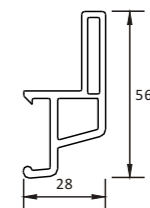

UPVC PROFILE SERIES
GLAZING PROFILE

NOT TO SCALE

GB35.0
GLAZING BEAD

GB26.0
GLAZING BEAD

GB25.0
GLAZING BEAD

GB19
GLAZING BEAD

A407C
CORNER CONNECTOR

A412
BOARD

A401B
RANDOM ANGLE

GB10
GLAZING BEAD

GB7.5
GLAZING BEAD

SP 417
ALUMINIUM TRACK

SP 417-B
ALUMINIUM TRACK

A414S
CURVED CORNER

A415S
RECTILINEAR
CONNECTION TUBE

A418
LOUVER VERTICAL
GLASS BEAD