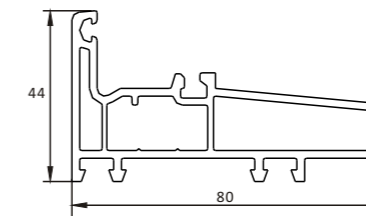

S404S
45MM INTERLOCKER

S411B
39MM INTERLOCKER

S415 SP66NC

S405
42MM INLINE ADAPTER

S406
80MM WINDOW FRAME W/SCREEN

S416B
WINDOW FRAME W/SCREEN

S416
WINDOW FRAME W/SCREEN

S407
NARROW MULLION