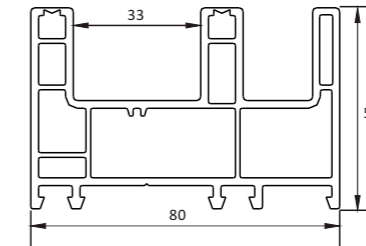

S404S
45MM INTERLOCKER

S411B
39MM INTERLOCKER

S415 SP66NC

S405
42MM INLINE ADAPTER

S406
80MM WINDOW FRAME W/SCREEN

S416B
WINDOW FRAME W/SCREEN

S416
WINDOW FRAME W/SCREEN

S407
NARROW MULLION