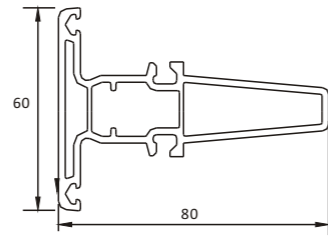

S408
SASH/MULLION

A410
EURO GROOVE COVER

NOT TO SCALE