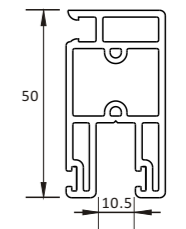

C405B
DOOR SASH EXTERNAL B

C406B
DOOR SASH INTERNAL B

C407
WINDOW SASH B

S411
39MM INTERLOCKER

NOT TO SCALE

S401 HF60NC
60MM MAIN FRAME W/O SCREEN

S402 SF66-TNC
42MM WINDOW SASH

S403B SF92-TNC
42MM WINDOW SASH

S404S
45MM INTERLOCKER

S411B
39MM INTERLOCKER

S415 SP66NC

S405
42MM INLINE ADAPTER

S406
80MM WINDOW FRAME W/SCREEN

S416B
WINDOW FRAME W/SCREEN

S416
WINDOW FRAME W/SCREEN

S407
NARROW MULLION

S409
36MM WINDOW SASH

NOT TO SCALE

S413
88MM DOOR FRAME W/SCREEN

S408
SASH/MULLION

A410
EURO GROOVE COVER

NOT TO SCALE

A401
BAY POST

A402B
BAY POST