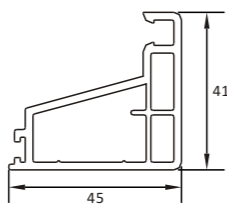

C401
MAIN FRAME

C403
FRAME MULLION/TRANSOM

C403B
FAKE MULLION

C401S
MAIN FRAME

C403S
FRAME MULLION/TRANSOM

C404S
WINDOW SASH B

C403C
Z-SASH MULLION

C404B
WINDOW SASH B

C405B
DOOR SASH EXTERNAL B

C406B
DOOR SASH INTERNAL B

C407
WINDOW SASH B

S411
39MM INTERLOCKER

NOT TO SCALE

S401 HF60NC
60MM MAIN FRAME W/O SCREEN

S402 SF66-TNC
42MM WINDOW SASH

S403B SF92-TNC
42MM WINDOW SASH