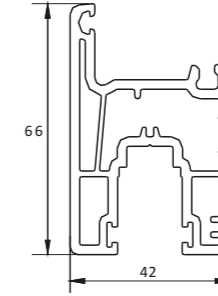

C405B
DOOR SASH EXTERNAL B

C406B
DOOR SASH INTERNAL B

C407
WINDOW SASH B

S411
39MM INTERLOCKER

NOT TO SCALE

S401 HF60NC
60MM MAIN FRAME W/O SCREEN

S402 SF66-TNC
42MM WINDOW SASH

S403B SF92-TNC
42MM WINDOW SASH

S404S
45MM INTERLOCKER

S411B
39MM INTERLOCKER

S415 SP66NC

S405
42MM INLINE ADAPTER

S406
80MM WINDOW FRAME W/SCREEN

S416B
WINDOW FRAME W/SCREEN

S416
WINDOW FRAME W/SCREEN

S407
NARROW MULLION