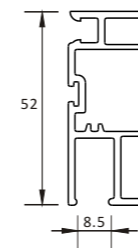

C405B
DOOR SASH EXTERNAL B

C406B
DOOR SASH INTERNAL B

C407
WINDOW SASH B

S411
39MM INTERLOCKER

NOT TO SCALE

S401 HF60NC
60MM MAIN FRAME W/O SCREEN

S402 SF66-TNC
42MM WINDOW SASH

S403B SF92-TNC
42MM WINDOW SASH

S404S
45MM INTERLOCKER

S411B
39MM INTERLOCKER

S415 SP66NC

S405
42MM INLINE ADAPTER

S406
80MM WINDOW FRAME W/SCREEN

S416B
WINDOW FRAME W/SCREEN

S416
WINDOW FRAME W/SCREEN

S407
NARROW MULLION

S409
36MM WINDOW SASH

NOT TO SCALE

S413
88MM DOOR FRAME W/SCREEN

S408
SASH/MULLION

A410
EURO GROOVE COVER

NOT TO SCALE

A401
BAY POST

A402B
BAY POST