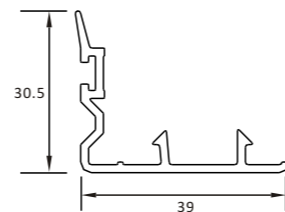

C405B
DOOR SASH EXTERNAL B

C406B
DOOR SASH INTERNAL B

C407
WINDOW SASH B

S411
39MM INTERLOCKER

NOT TO SCALE

S401 HF60NC
60MM MAIN FRAME W/O SCREEN

S402 SF66-TNC
42MM WINDOW SASH

S403B SF92-TNC
42MM WINDOW SASH