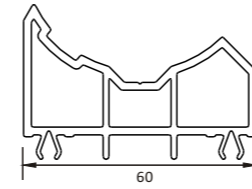

S409
36MM WINDOW SASH

NOT TO SCALE

S413
88MM DOOR FRAME W/SCREEN

S408
SASH/MULLION

A410
EURO GROOVE COVER

NOT TO SCALE

A401
BAY POST

A402B
BAY POST