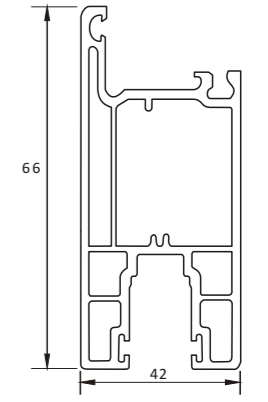

C405B
DOOR SASH EXTERNAL B

C406B
DOOR SASH INTERNAL B

C407
WINDOW SASH B

S411
39MM INTERLOCKER

NOT TO SCALE

S401 HF60NC
60MM MAIN FRAME W/O SCREEN

S402 SF66-TNC
42MM WINDOW SASH

S403B SF92-TNC
42MM WINDOW SASH

S404S
45MM INTERLOCKER

S411B
39MM INTERLOCKER

S415 SP66NC

S405
42MM INLINE ADAPTER

S406
80MM WINDOW FRAME W/SCREEN

S416B
WINDOW FRAME W/SCREEN

S416
WINDOW FRAME W/SCREEN

S407
NARROW MULLION