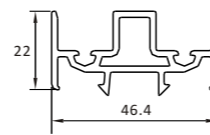

S405
42MM INLINE ADAPTER