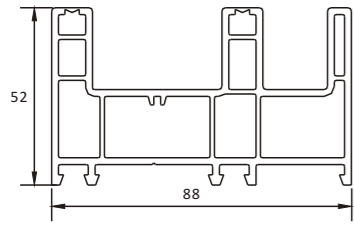

NOT TO SCALE

S413
88MM DOOR FRAME W/SCREEN