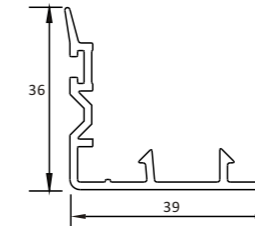

S411B
39MM INTERLOCKER