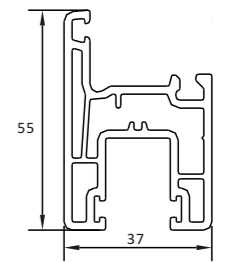

C405B
DOOR SASH EXTERNAL B

C406B
DOOR SASH INTERNAL B

C407
WINDOW SASH B

S411
39MM INTERLOCKER

NOT TO SCALE

S401 HF60NC
60MM MAIN FRAME W/O SCREEN

S402 SF66-TNC
42MM WINDOW SASH

S403B SF92-TNC
42MM WINDOW SASH

S404S
45MM INTERLOCKER

S411B
39MM INTERLOCKER

S415 SP66NC

S405
42MM INLINE ADAPTER

S406
80MM WINDOW FRAME W/SCREEN

S416B
WINDOW FRAME W/SCREEN

S416
WINDOW FRAME W/SCREEN

S407
NARROW MULLION

S409
36MM WINDOW SASH

NOT TO SCALE

S413
88MM DOOR FRAME W/SCREEN

S408
SASH/MULLION

A410
EURO GROOVE COVER

NOT TO SCALE

A401
BAY POST

A402B
BAY POST