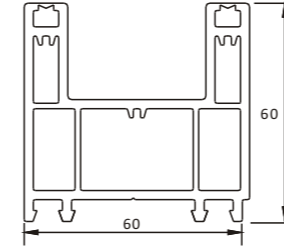

C405B
DOOR SASH EXTERNAL B

C406B
DOOR SASH INTERNAL B

C407
WINDOW SASH B

S411
39MM INTERLOCKER

NOT TO SCALE

S401 HF60NC
60MM MAIN FRAME W/O SCREEN

S402 SF66-TNC
42MM WINDOW SASH

S403B SF92-TNC
42MM WINDOW SASH