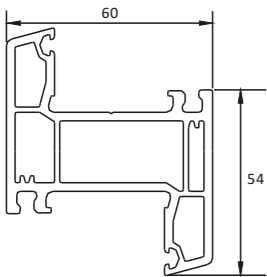

C401
MAIN FRAME

C403
FRAME MULLION/TRANSOM

C403B
FAKE MULLION

C401S
MAIN FRAME

C403S
FRAME MULLION/TRANSOM

C404S
WINDOW SASH B

C403C
Z-SASH MULLION

C404B
WINDOW SASH B

C405B
DOOR SASH EXTERNAL B

C406B
DOOR SASH INTERNAL B

C407
WINDOW SASH B

S411
39MM INTERLOCKER

NOT TO SCALE

S401 HF60NC
60MM MAIN FRAME W/O SCREEN

S402 SF66-TNC
42MM WINDOW SASH

S403B SF92-TNC
42MM WINDOW SASH